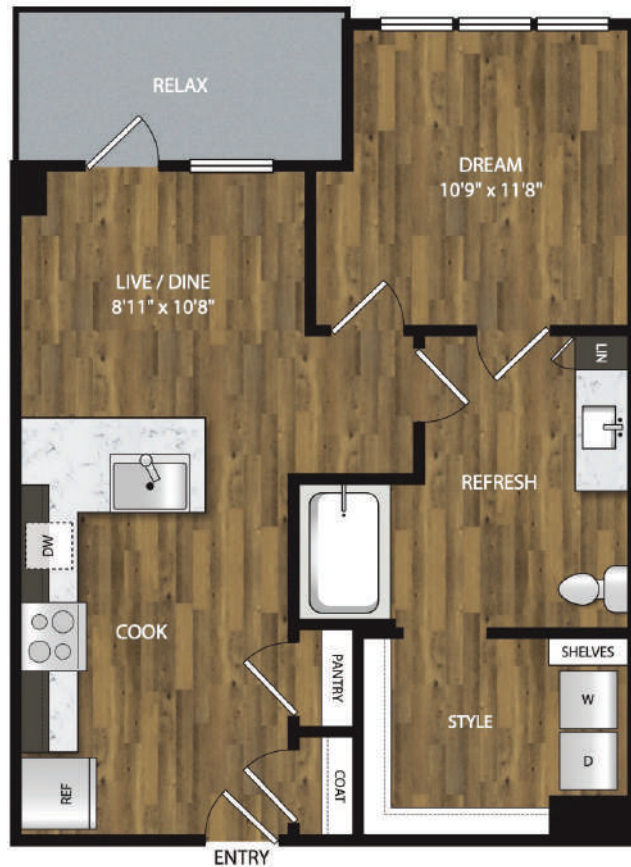

A1-ANSI

1 BED / 1 BATH

684

SQ. FT.

WILLAMETTE
TOWER

3820 S River Pkwy. | Portland, OR 97239

www.willamettetower.com

Floor plans are artist's rendering. All dimensions are approximate. Actual product and specifications may vary in dimension or detail. Not all features are available in every rental home. Prices and availability are subject to change. Rent is based on monthly frequency. Additional fees may apply, such as but not limited to package delivery, trash, water, amenities, etc. Deposits vary. Please see a representative for details.