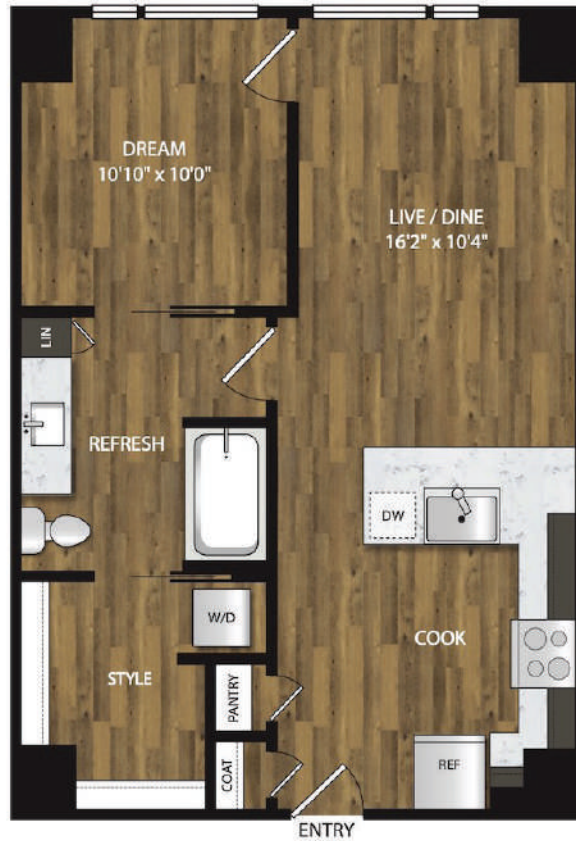

A1

1 BED / 1 BATH

653

SQ. FT.

—
WILLAMETTE
— TOWER —

3820 S River Pkwy. | Portland, OR 97239

www.willamettetower.com

Floor plans are artist's rendering. All dimensions are approximate. Actual product and specifications may vary in dimension or detail. Not all features are available in every rental home. Prices and availability are subject to change. Rent is based on monthly frequency. Additional fees may apply, such as but not limited to package delivery, trash, water, amenities, etc. Deposits vary. Please see a representative for details.