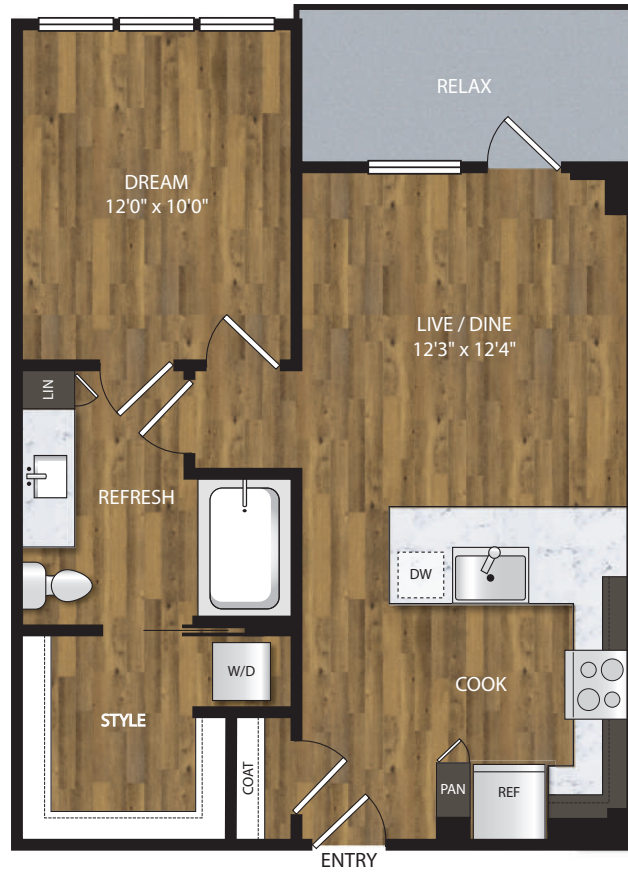

# A2

1 BED / 1 BATH

# 669

SQ. FT.

**WILLAMETTE**  
— TOWER —

3820 S River Pkwy. | Portland, OR 97239

[www.willamettetower.com](http://www.willamettetower.com)

Floor plans are artist's rendering. All dimensions are approximate. Actual product and specifications may vary in dimension or detail. Not all features are available in every rental home. Prices and availability are subject to change. Rent is based on monthly frequency. Additional fees may apply, such as but not limited to package delivery, trash, water, amenities, etc. Deposits vary. Please see a representative for details.