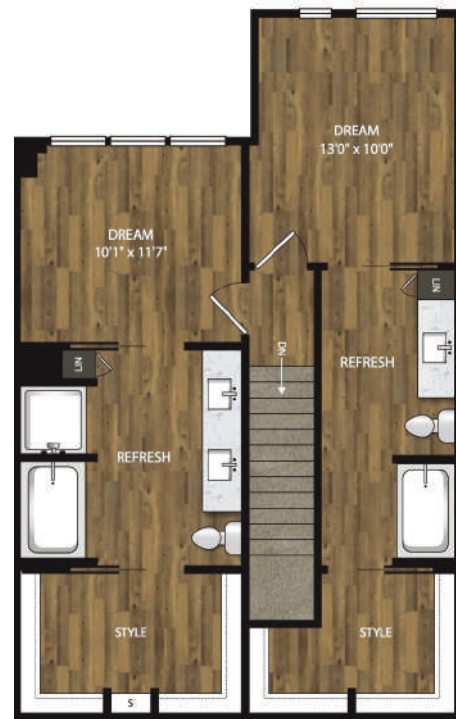

TH1

2 BED / 2.5 BATH

1410

SQ. FT.

LEVEL 1

LEVEL 2

WILLAMETTE
TOWER

3820 S River Pkwy. | Portland, OR 97239

www.willamettetower.com

Floor plans are artist's rendering. All dimensions are approximate. Actual product and specifications may vary in dimension or detail. Not all features are available in every rental home. Prices and availability are subject to change. Rent is based on monthly frequency. Additional fees may apply, such as but not limited to package delivery, trash, water, amenities, etc. Deposits vary. Please see a representative for details.