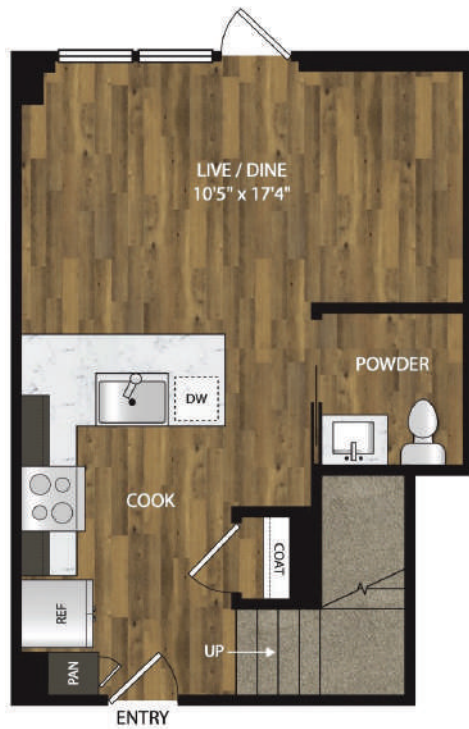

TH4

2 BED / 2.5 BATH

1280

SQ. FT.

LEVEL 1

LEVEL 2

WILLAMETTE
TOWER

3820 S River Pkwy. | Portland, OR 97239

www.willamettetower.com

Floor plans are artist's rendering. All dimensions are approximate. Actual product and specifications may vary in dimension or detail. Not all features are available in every rental home. Prices and availability are subject to change. Rent is based on monthly frequency. Additional fees may apply, such as but not limited to package delivery, trash, water, amenities, etc. Deposits vary. Please see a representative for details.